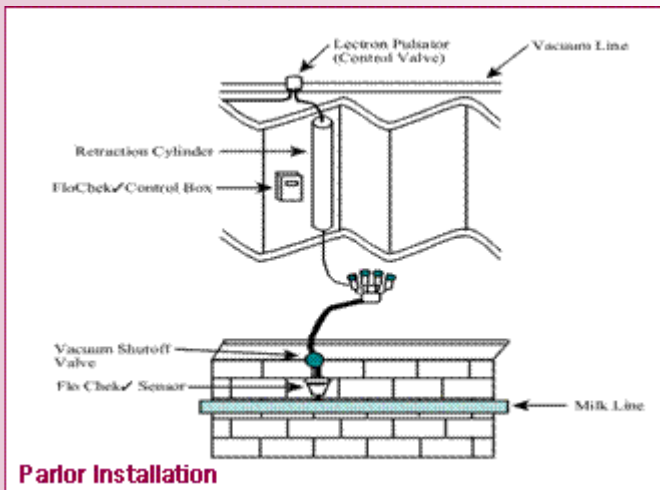

## ELECTRONIC MILK METER

- Ideal for Milking Parlors or Stall Barns
- Very Small and Compact
- Electronic Accuracy with No Moving Parts
- No Measurable Vacuum Restriction
- Rechargeable Battery Power for Portable Units
- Permanently Installed power Supply for Rigid Mounting
- Easy to Use and Understand

Picture is shown with Stanchion Barn Accessory Kit.

The FloChek✓ Stanchion Barn Milk Meter is light-weight and easy to carry. The meter runs on rechargeable batteries with no electrical connections needed in the barn. The meter provides an End-of-Milk signal and works with any milking machine.

Stanchion Barn Installation

Parlor Installation

The FloChek✓ Parlor Milk Meter provides a digital readout along with an End-of-Milk Signal. The meter can be calibrated and shows the flow rate per minute. The meter also has a Milking Total Selection Key. Weight can be shown in either kilograms or pounds. This meter can be interfaced with takeoffs.