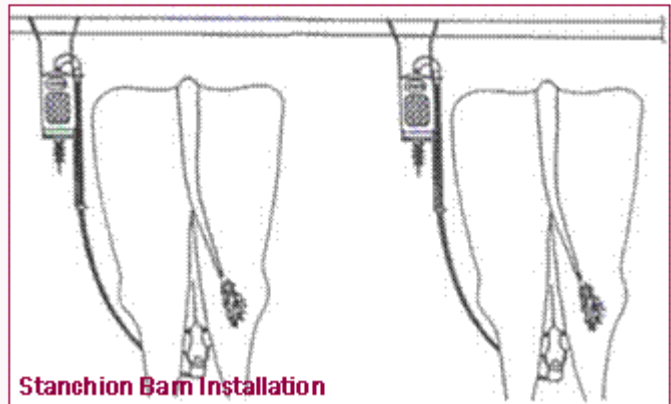

## ELECTRONIC MILK METER

- Ideal for Milking Parlors or Stall Barns
- Very Small and Compact
- Electronic Accuracy with No Moving Parts
- No Measurable Vacuum Restriction
- Rechargeable Battery Power for Portable Units
- Permanently Installed power Supply for Rigid Mounting
- Easy to Use and Understand

Picture is shown with Stanchion Barn Accessory Kit.

The FloChek✓ Stanchion Barn Milk Meter is light-weight and easy to carry. The meter runs on rechargeable batteries with no electrical connections needed in the barn. The meter provides an End-of-Milk signal and works with any milking machine.

Stanchion Barn Installation

Parlor Installation

The FloChek✓ Parlor Milk Meter provides a digital readout along with an End-of-Milk Signal. The meter can be calibrated and shows the flow rate per minute. The meter also has a Milking Total Selection Key. Weight can be shown in either kilograms or pounds. This meter can be interfaced with takeoffs.