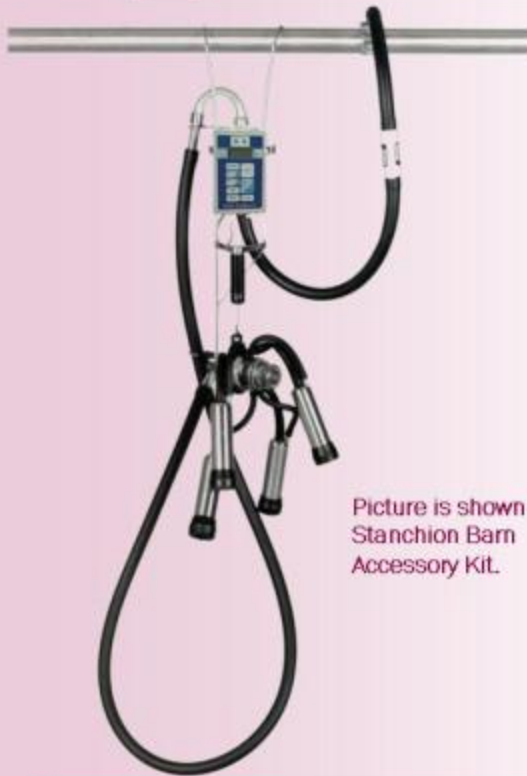

## Stanchion Barn Meter

Picture is shown with  
Stanchion Barn  
Accessory Kit.

The FloChek✓ Stanchion Barn Milk Meter is light-weight and easy to carry. The meter runs on rechargeable batteries with no electrical connections needed in the barn. The meter provides an End-of-Milk signal and works with any milking machine.

The FloChek✓ Parlor Milk Meter provides a digital readout along with an End-of-Milk Signal. The meter can be calibrated and shows the flow rate per minute. The meter also has a Milking Total Selection Key. Weight can be shown in either kilograms or pounds. This meter can be interfaced with takeoffs.