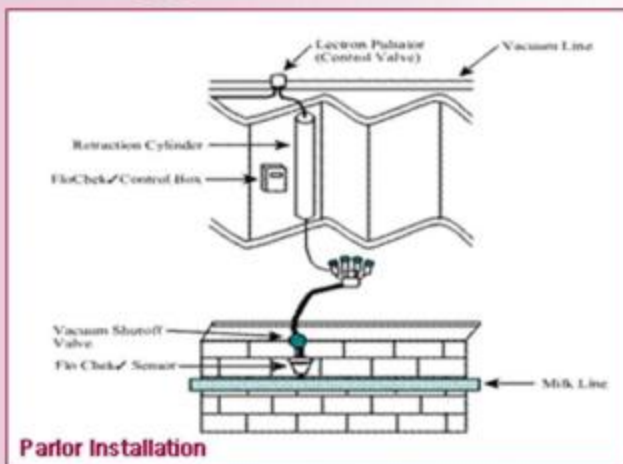

## Stanchion Barn Meter

Picture is shown with  
Stanchion Barn  
Accessory Kit.

The FloChek✓ Stanchion Barn Milk Meter is light-weight and easy to carry. The meter runs on rechargeable batteries with no electrical connections needed in the barn. The meter provides an End-of-Milk signal and works with any milking machine.

The FloChek✓ Parlor Milk Meter provides a digital readout along with an End-of-Milk Signal. The meter can be calibrated and shows the flow rate per minute. The meter also has a Milking Total Selection Key. Weight can be shown in either kilograms or pounds. This meter can be interfaced with takeoffs.