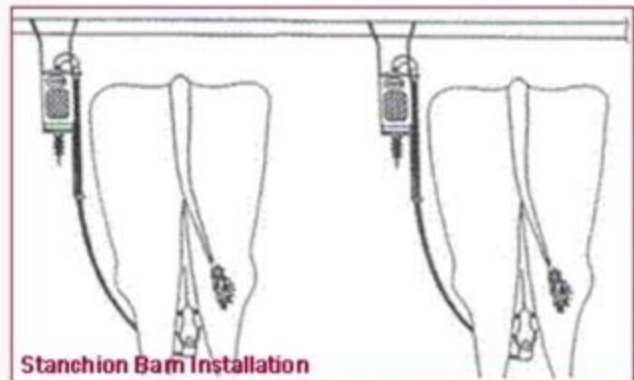

## Stanchion Barn Meter

Picture is shown with  
Stanchion Barn  
Accessory Kit.

The FloChek✓ Stanchion Barn Milk Meter is light-weight and easy to carry. The meter runs on rechargeable batteries with no electrical connections needed in the barn. The meter provides an End-of-Milk signal and works with any milking machine.

The FloChek✓ Parlor Milk Meter provides a digital readout along with an End-of-Milk Signal. The meter can be calibrated and shows the flow rate per minute. The meter also has a Milking Total Selection Key. Weight can be shown in either kilograms or pounds. This meter can be interfaced with takeoffs.